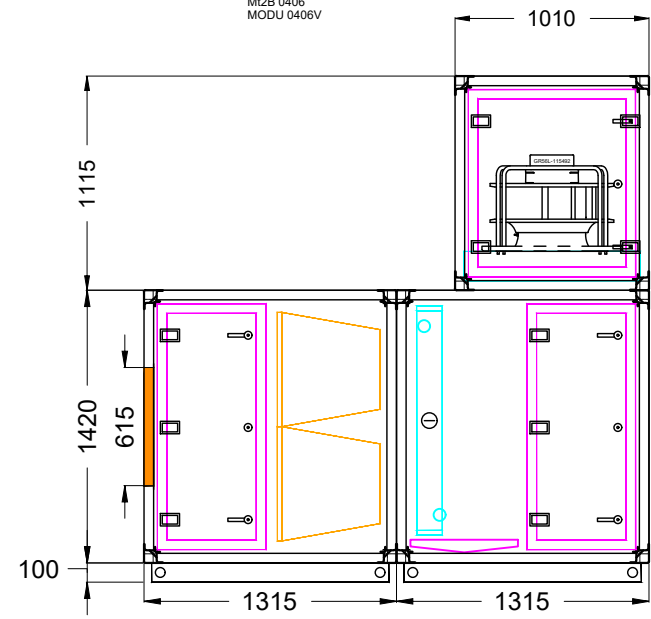

Top View

General Layout
M12B 0406
MODU 0406V

Right View

UNLESS OTHERWISE SPECIFIED
DIMENSIONS ARE IN MILLIMETERS
BREAK AND DEBUR ALL SHARP EDGES

DO NOT SCALE DRAWING

Rev	By	Date	Description
00	Toh	21/11/2017	Initial Released